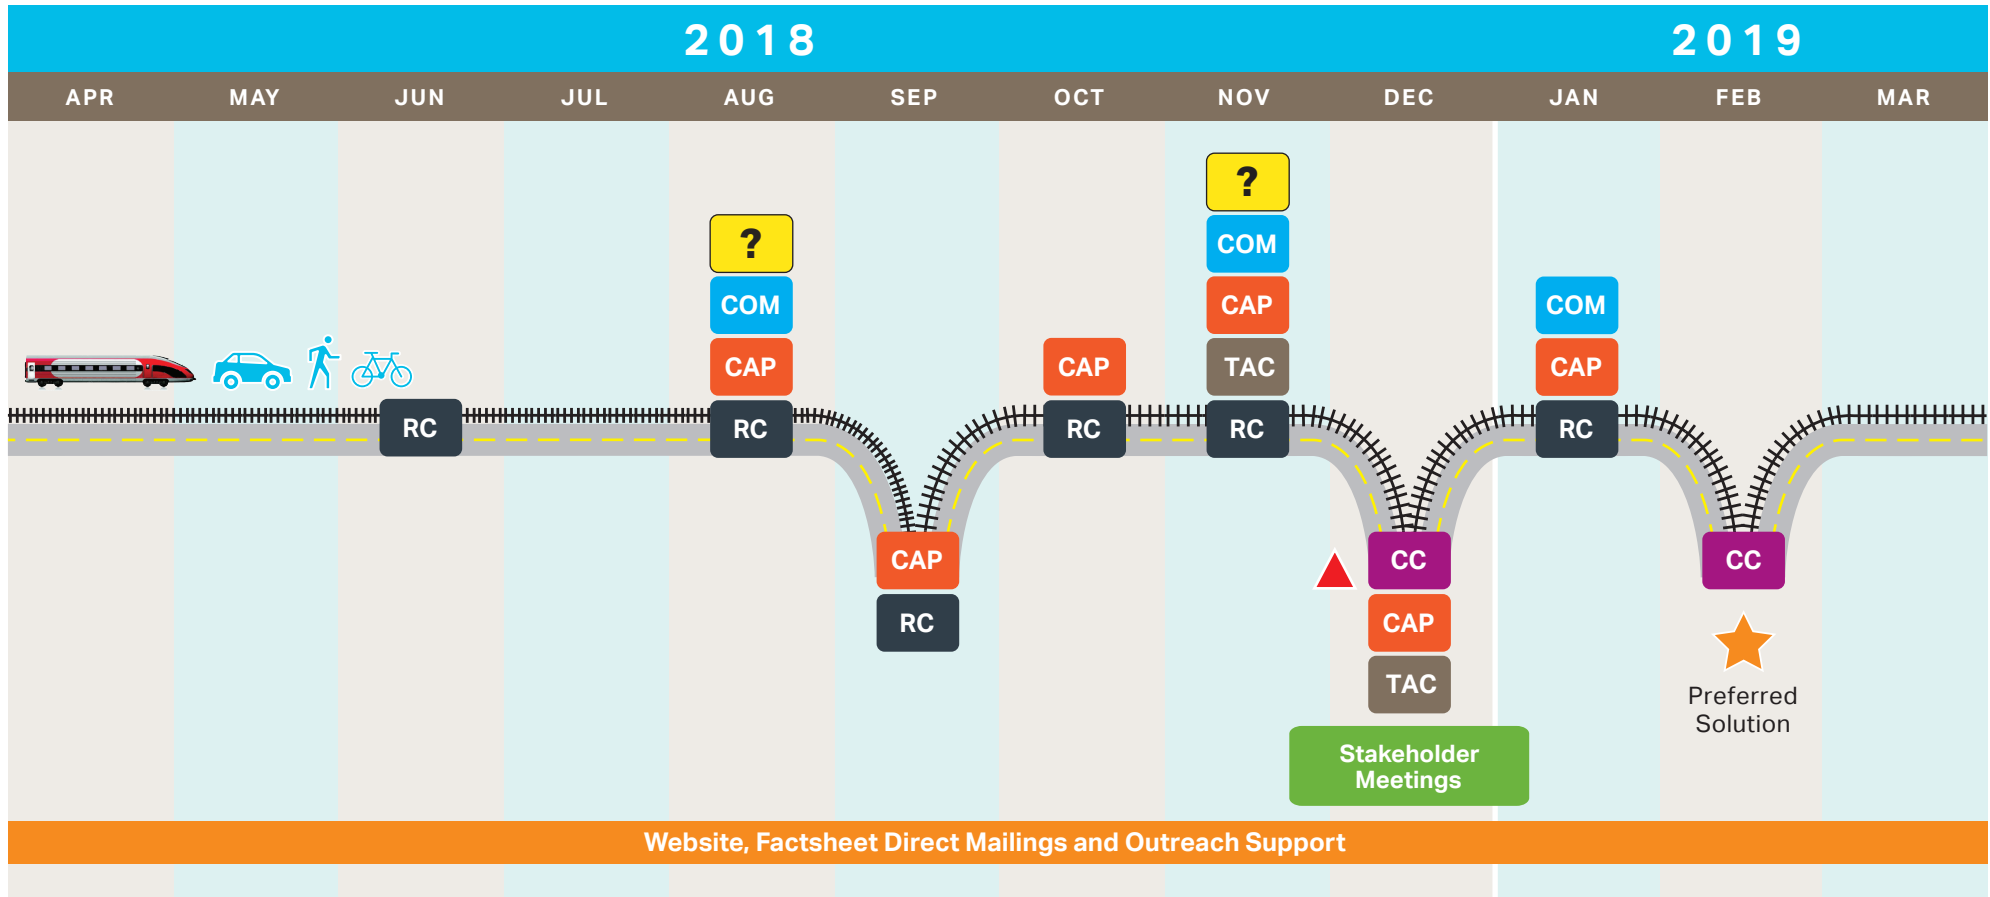

Palo Alto Rail Program Management Services

Community Engagement Schedule

- COM City Community Meeting
- CAP Community Advisory Panel Meeting
- TAC Technical Advisory Committee
- RC Rail Committee Meeting
- CC City Council Meeting
- ? Community Questionnaire
- ★ Preferred Solution — Advance to Environmental Clearance
- ▲ Narrow Master List of Ideas to Alternatives of Study